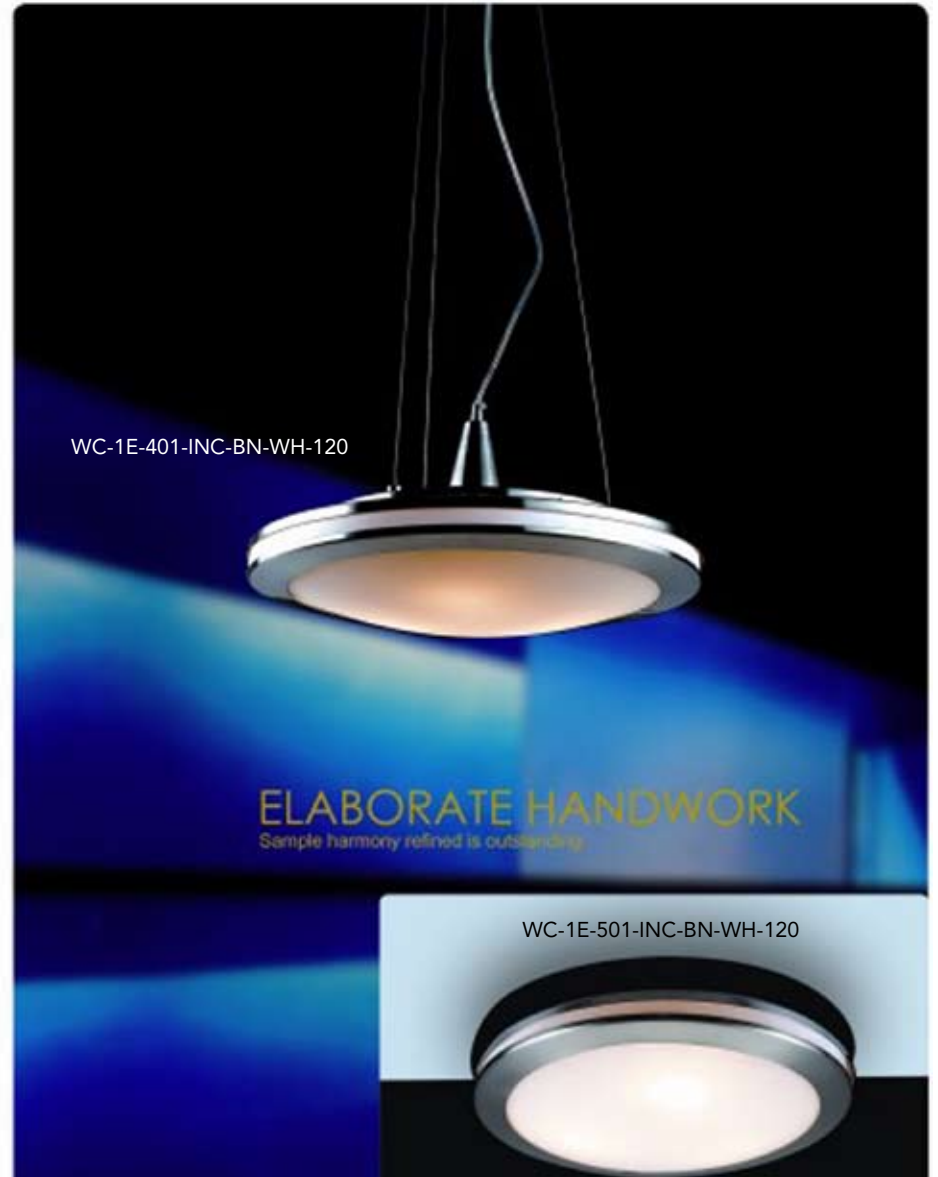

WC-1E-402-INC-BN-WH-120

WC-1E-403-INC-BN-WH-120

WC-1E-401-INC-BN-WH-120

WC-1E-501-INC-BN-WH-120

40W max., medium base

401: 3x40W; 17" Dia., 12 to 48" H*

402: 5x40W; 21-5/8" Dia., 16 to 39" H*

403: 1x40W; 11" W, 21-1/4" L, 23-5/8" H*

501: 3x40W; 17" Dia., 4-1/4" H

* Includes cord length

UL listed

Dimensions and specifications subject to change without notice.

Project:
Type:
Contact:
Comments:

ASCENT architectural lighting
3930 Holly St., Denver, CO 80207
p(303) 377-2285 f(303) 377-2470